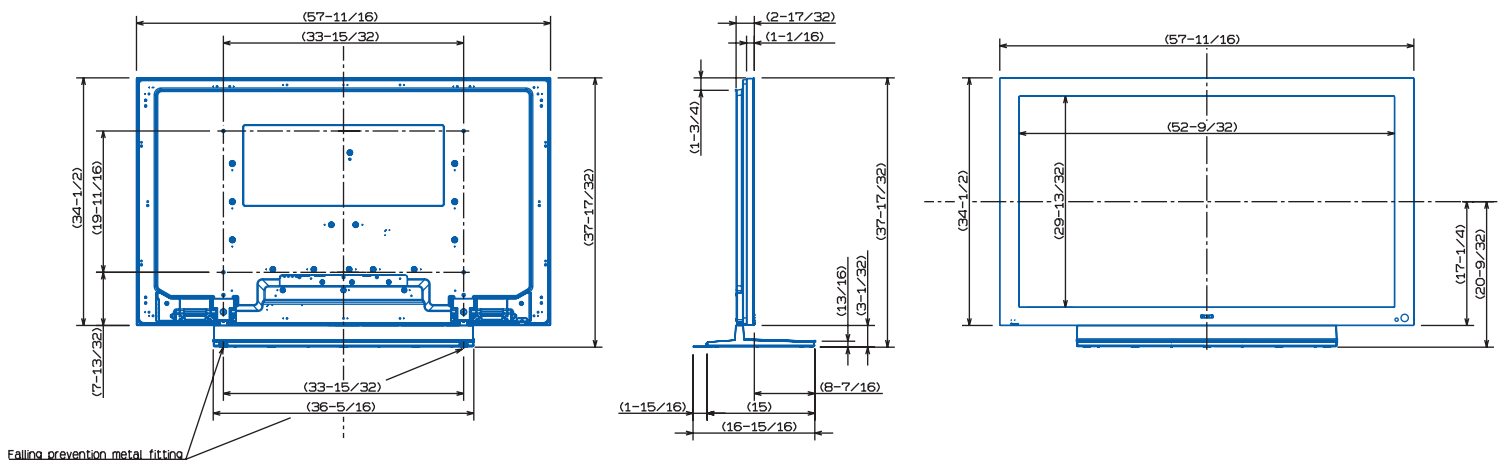

KURO

ELITE® KURO™ SIGNATURE SERIES

PRO-141FD

60-INCH CLASS (59.58" DIAGONAL)
HIGH-DEFINITION FLAT PANEL MONITOR

ELITE

VIDEO PROCESSING TECHNOLOGY

- > Picture Detail Settings - DRE Picture, Black Level, ACL, Enhance Mode, Gamma and CTI
- > Noise Reduction Setting - 3 DNR, Field NR, Block NR, Mosquito NR
- > Color Detail Settings - Color Temperature (5 Pre-settings or Manual adjustment), CTI, Color Management
- > 3DYC (Off / High / Mid / Low)
- > IP Mode (1 / 2 / 3)
- > Drive Mode (1 / 2 / 3)

VIDEO & AUDIO CONNECTIVITY

- > Inputs
  - 4 Independent HDMI 1.3
  - 1 DVI w/HDCP
  - 1 Component
  - 1 Composite
  - 1 RS-232C
  - LAN (10/100 Base-T Ethernet) for IP Control
  - PC
- > Output
  - IR Repeater

PRODUCT DIMENSIONS

- > Panel (W x H x D): 57-11/16" x 34-1/2" x 2-17/32"
- > Panel Weight: 110.0 lbs. (49.9 kg)

INTEGRATED TECHNOLOGIES

HDMI™ true 24FPS
HIGH DEFINITION MULTIMEDIA INTERFACE

ULTRA-SLIM PROFILE WALL MOUNT (KRP-WM01)

- > Specifically designed to preserve the PRO-141FD's slim design when wall-mounted (optional - sold separately)

PIONEER, ELITE, and the Pioneer and Elite logos are registered trademarks of Pioneer Corporation. Specifications and design subject to modification without notice.

Plasma Display Systems display images consisting of hundreds of thousands of minute pixels (light emitting cells), and there is a possibility that some pixels may be inactive, flashing or continually illuminated. Plasma Display Systems are made of glass; be sure to secure it from damage from impact.

Plasma Display Systems, while in use, may generate some functional sounds, for example: fan motor noise, and electrical circuit humming/glass panel buzzing.

All phosphor-based display systems (CRT Television Systems—both direct view and projection televisions—as well as plasma display systems) may develop image retention, sometimes called burn-in if permanent. Recommended guidelines are as follows:

Do not display still images for long periods (such as fixed images from PC or TV game equipment, and/or time of day indicator or channel logo display).

Do not display content in the 4:3 aspect ratio (black or gray bars on left and right side of content) or letter-box content (black bars above and below of content) for extended periods of time, or use either of

these viewing modes repeatedly within a short period of time. This Plasma Display System is equipped with multiple wide-screen viewing modes; use one of these screen modes to fill the entire screen with content.

Displaying dark images after displaying still images for a period of time may cause image retention. In most cases, the image retention can be corrected by displaying bright images for a similar period of time. However, if your Plasma Display System displays still images for additional long periods of time, image retention may be irreparable.

Plasma Display Systems emit slight amounts of IR (Infrared) emission through luminous discharge technology. This IR emission is not harmful to living organisms, but may interfere with the operation of remote controls for other equipment, or cause static in equipment using IR signals (such as cordless headphones or cordless microphones).

HDMI and the HDMI logo are registered trademarks of HDMI Licensing, LLC.