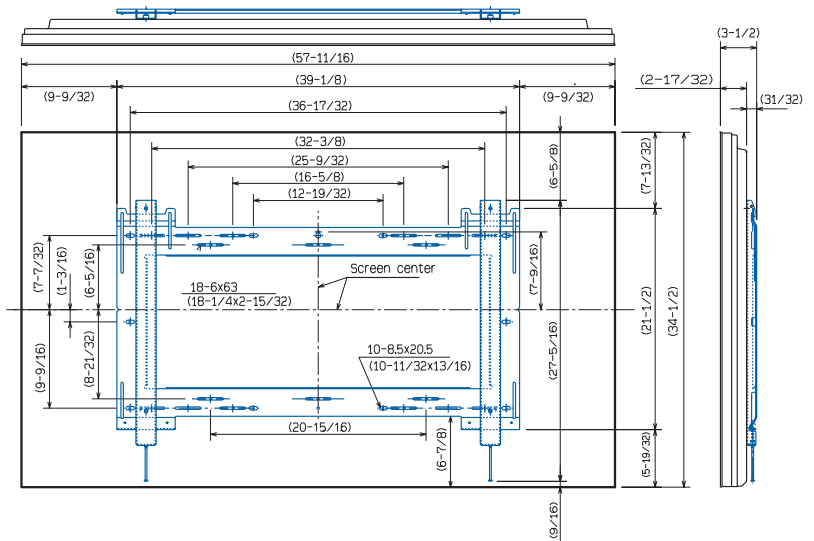

KURO

ELITE® KURO™ SIGNATURE SERIES

PRO-141FD

60-INCH CLASS (59.58" DIAGONAL)
HIGH-DEFINITION FLAT PANEL MONITOR

ELITE

VIDEO PROCESSING TECHNOLOGY

- > Picture Detail Settings - DRE Picture, Black Level, ACL, Enhance Mode, Gamma and CTI
- > Noise Reduction Setting - 3 DNR, Field NR, Block NR, Mosquito NR
- > Color Detail Settings - Color Temperature (5 Pre-settings or Manual adjustment), CTI, Color Management
- > 3DYC (Off / High / Mid / Low)
- > IP Mode (1 / 2 / 3)
- > Drive Mode (1 / 2 / 3)

VIDEO & AUDIO CONNECTIVITY

- > Inputs
  - 4 Independent HDMI 1.3
  - 1 DVI w/HDCP
  - 1 Component
  - 1 Composite
  - 1 RS-232C
  - LAN (10/100 Base-T Ethernet) for IP Control
  - PC
- > Output
  - IR Repeater

PRODUCT DIMENSIONS

- > Panel (W x H x D): 57-11/16" x 34-1/2" x 2-17/32"
- > Panel Weight: 110.0 lbs. (49.9 kg)

INTEGRATED TECHNOLOGIES

HDMI™ true 24FPS
HIGH DEFINITION MULTIMEDIA INTERFACE

ULTRA-SLIM PROFILE WALL MOUNT (KRP-WM01)

- > Specifically designed to preserve the PRO-141FD's slim design when wall-mounted (optional - sold separately)

PIONEER, ELITE, and the Pioneer and Elite logos are registered trademarks of Pioneer Corporation. Specifications and design subject to modification without notice.

Plasma Display Systems display images consisting of hundreds of thousands of minute pixels (light emitting cells), and there is a possibility that some pixels may be inactive, flashing or continually illuminated. Plasma Display Systems are made of glass; be sure to secure it from damage from impact.

Plasma Display Systems, while in use, may generate some functional sounds, for example: fan motor noise, and electrical circuit humming/glass panel buzzing.

All phosphor-based display systems (CRT Television Systems—both direct view and projection televisions—as well as plasma display systems) may develop image retention, sometimes called burn-in if permanent. Recommended guidelines are as follows:

Do not display still images for long periods (such as fixed images from PC or TV game equipment, and/or time of day indicator or channel logo display).

Do not display content in the 4:3 aspect ratio (black or gray bars on left and right side of content) or letter-box content (black bars above and below of content) for extended periods of time, or use either of

these viewing modes repeatedly within a short period of time. This Plasma Display System is equipped with multiple wide-screen viewing modes; use one of these screen modes to fill the entire screen with content.

Displaying dark images after displaying still images for a period of time may cause image retention. In most cases, the image retention can be corrected by displaying bright images for a similar period of time. However, if your Plasma Display System displays still images for additional long periods of time, image retention may be irreparable.

Plasma Display Systems emit slight amounts of IR (Infrared) emission through luminous discharge technology. This IR emission is not harmful to living organisms, but may interfere with the operation of remote controls for other equipment, or cause static in equipment using IR signals (such as cordless headphones or cordless microphones).

HDMI and the HDMI logo are registered trademarks of HDMI Licensing, LLC.