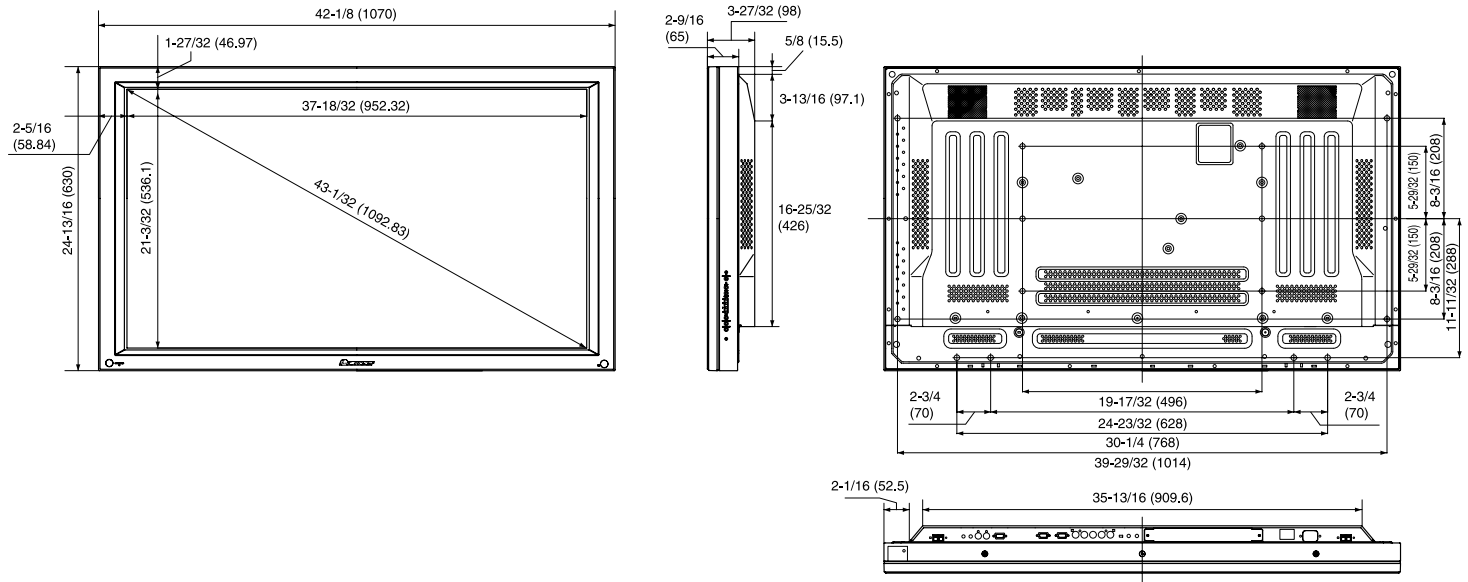

■ Dimensions

Unit : inch (mm)

■ Terminal Configuration