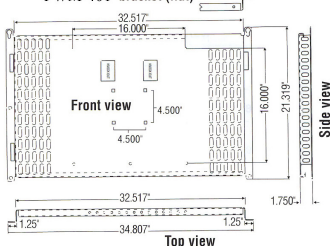

PIONEER PDP-V401

40" PLASMA DISPLAY

WALL & CEILING MOUNTING SYSTEMS

Phone: 800-926-4329 * Fax: 310-952-2990

The Pioneer PDP-V401 40" plasma display can be wall mounted in a horizontal or vertical mode with the full tilt featured PWM-402 or ultra slim PWM-401F (flat) wall mount. In the horizontal mode the PWM-402 (tilting) mount features a tilt adjustment of 0°-5°-10°-15° with positive locking of the set angle. Both mounts attach to the wall on 16" stud center holes configured in the mount. Dual electrical handy box type "knock outs" are available in the base of the mount to facilitate power and signal cables outlets within the mount to minimize visible cables. Once mated with the PWM-402 (tilting) or PWM-401F (flat) the PCA-1 (single) or PCA-2 (dual) adapters provide a (single) 1 1/2" or (dual) 2" NTP (national tapered pipe) coupling with thread lock ceiling mounting points. The (optional) PSA-1 or PSA-2 adjustable height suspension adapter for drop or high ceiling type installation can also mate directly with the PCA-1 or PCA-2 ceiling mount adapter. The PSA-1 (1 1/2") and PSA-2 (2") feature a height adjustment range of 24"-46" (12"-24" with cut) in 1 1/4" increments.

PWM-401
(flat) wall mount
kit installed on a
Pioneer PDP-
V401 40" plasma
display.

PWM-402 (tilting)
with (optional)
(single display)
ceiling mount adapter
and PSA-1 1 1/2"
NTP adjustable height
suspension adapter
installed on a Pioneer
PDP-V401 40" plasma
display.

PWM-402 (tilting)
with (optional)
PCA-2 (dual
display) ceiling
mount adapter and
PSA-2 2" NTP
adjustable height
suspension adapter
installed on a
Pioneer 40" plasma
display.

PWM-401 bracket (flat)

PWM-402 base box and bracket (tilting)