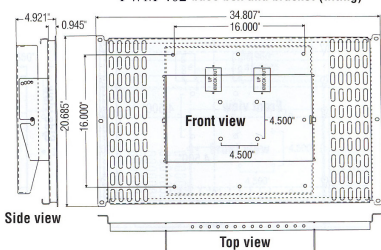

PIONEER PDP-V401

40" PLASMA DISPLAY

WALL & CEILING MOUNTING SYSTEMS

Phone: 800-926-4329 * Fax: 310-952-2990

The Pioneer PDP-V401 40" plasma display can be wall mounted in a horizontal or vertical mode with the full tilt featured PWM-402 or ultra slim PWM-401F (flat) wall mount. In the horizontal mode the PWM-402 (tilting) mount features a tilt adjustment of 0°-5°-10°-15° with positive locking of the set angle. Both mounts attach to the wall on 16" stud center holes configured in the mount. Dual electrical handy box type "knock outs" are available in the base of the mount to facilitate power and signal cables outlets within the mount to minimize visible cables. Once mated with the PWM-402 (tilting) or PWM-401F (flat) the PCA-1 (single) or PCA-2 (dual) adapters provide a (single) 1 1/2" or (dual) 2" NTP (national tapered pipe) coupling with thread lock ceiling mounting points. The (optional) PSA-1 or PSA-2 adjustable height suspension adapter for drop or high ceiling type installation can also mate directly with the PCA-1 or PCA-2 ceiling mount adapter. The PSA-1 (1 1/2") and PSA-2 (2") feature a height adjustment range of 24"-46" (12"-24" with cut) in 1 1/4" increments.

PWM-401
(flat) wall mount
kit installed on a
Pioneer PDP-
V401 40" plasma
display.

PWM-402 (tilting)
with (optional)
(single display)
ceiling mount adapter
and PSA-1 1 1/2"
NTP adjustable height
suspension adapter
installed on a Pioneer
PDP-V401 40" plasma
display.

PWM-402 (tilting)
with (optional)
PCA-2 (dual
display) ceiling
mount adapter and
PSA-2 2" NTP
adjustable height
suspension adapter
installed on a
Pioneer 40" plasma
display.

PWM-401 bracket (flat)

PWM-402 base box and bracket (tilting)