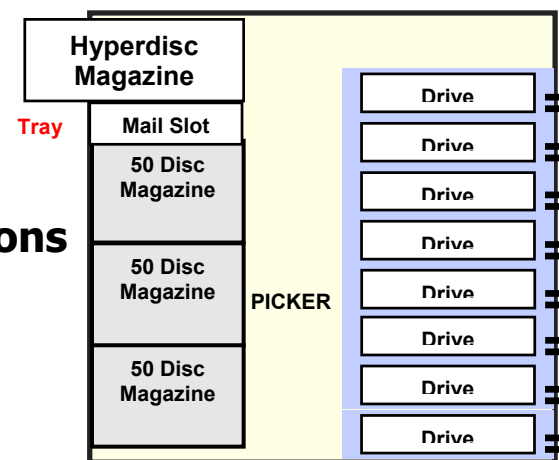

DRM-3000 CONFIGURATIONS

Single Sided DVD-R (4.7GB)

1.5 Terabytes

Single Library Configurations

0.7 Terabytes

320 DISCS - 2 DRIVES

**6 x 50 Disc Magazines +
1 x 20 Disc Hypermagazine**

170 DISCS - 8 DRIVES

**3 x 50 Disc Magazines +
1 x 20 Disc Hypermagazine**

DRM-3000 CONFIGURATIONS

Double-Sided DVD-R (9.4GB)

2.54 Terabytes

Single Library Configurations

1.6 Terabytes

270 DISCS - 2 DRIVES

**5 x 50 Disc Magazines +
1 x 20 Disc Hypermagazine**

170 DISCS - 6 DRIVES

**3 x 50 Disc Magazines +
1 x 20 Disc Hypermagazine**