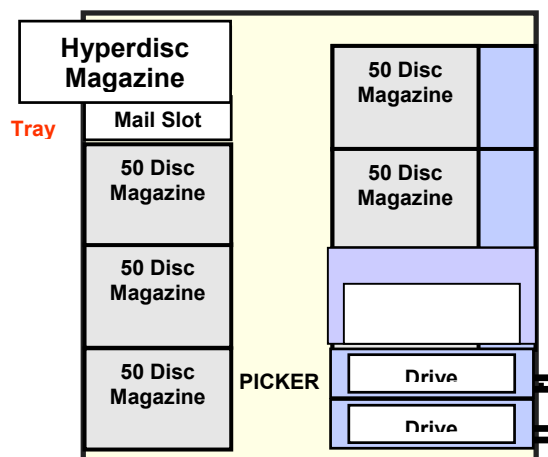

DRM-3000 CONFIGURATIONS

Single Sided DVD-R (4.7GB)

1.5 Terabytes

Single Library Configurations

0.7 Terabytes

320 DISCS - 2 DRIVES

**6 x 50 Disc Magazines +
1 x 20 Disc Hypermagazine**

170 DISCS - 8 DRIVES

**3 x 50 Disc Magazines +
1 x 20 Disc Hypermagazine**

DRM-3000 CONFIGURATIONS

Double-Sided DVD-R (9.4GB)

2.54 Terabytes

Single Library Configurations

1.6 Terabytes

270 DISCS - 2 DRIVES

**5 x 50 Disc Magazines +
1 x 20 Disc Hypermagazine**

170 DISCS - 6 DRIVES

**3 x 50 Disc Magazines +
1 x 20 Disc Hypermagazine**