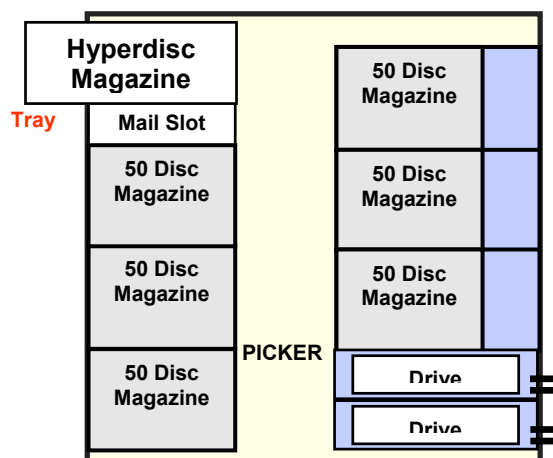

DRM-3000 CONFIGURATIONS

Single Sided DVD-R (4.7GB)

1.5 Terabytes

Single Library Configurations

0.7 Terabytes

320 DISCS - 2 DRIVES

**6 x 50 Disc Magazines +
1 x 20 Disc Hypermagazine**

170 DISCS - 8 DRIVES

**3 x 50 Disc Magazines +
1 x 20 Disc Hypermagazine**

DRM-3000 CONFIGURATIONS

Double-Sided DVD-R (9.4GB)

2.54 Terabytes

Single Library Configurations

1.6 Terabytes

270 DISCS - 2 DRIVES

**5 x 50 Disc Magazines +
1 x 20 Disc Hypermagazine**

170 DISCS - 6 DRIVES

**3 x 50 Disc Magazines +
1 x 20 Disc Hypermagazine**