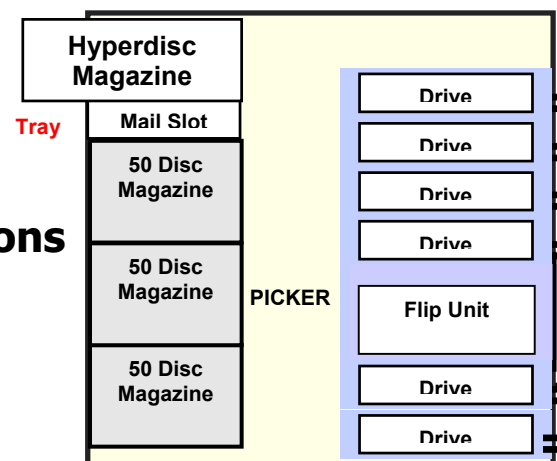

**3 x 50 Disc Magazines +
1 x 20 Disc Hypermagazine**

DRM-3000 CONFIGURATIONS

Double-Sided DVD-R (9.4GB)

2.54 Terabytes

Single Library Configurations

1.6 Terabytes

270 DISCS - 2 DRIVES

**5 x 50 Disc Magazines +
1 x 20 Disc Hypermagazine**

170 DISCS - 6 DRIVES

**3 x 50 Disc Magazines +
1 x 20 Disc Hypermagazine**