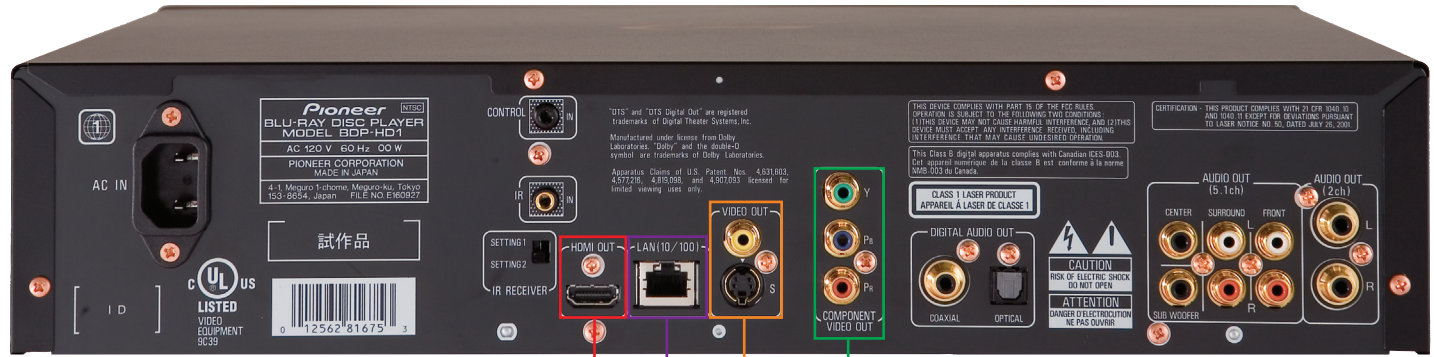

1 Ethernet Port

1 S-Video Output

INTEGRATED TECHNOLOGIES