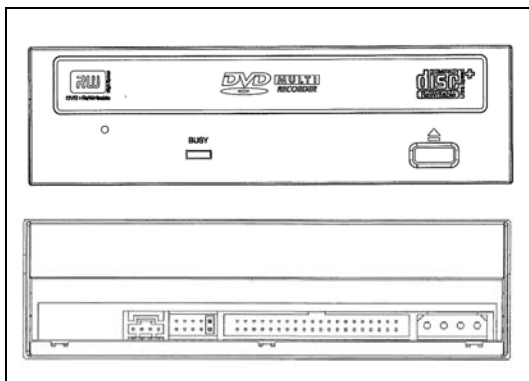

- Writes up to 18x on DVD-R/+R 4.7Gbytes (single layer), up to 10x on DVD-R/+R (dual/double layer), up to 6x on DVD-RW and up to 8x on DVD+RW media
- Writes up to 40x on CD-R media and up to 32x on CD-RW media
- Write formats include Disc-At-Once and Incremental Recording (multi-border) on DVDs and Disc/Track/Session-At-Once and Packet Recording (multi-border) on CDs
- Reads DVD-ROM, DVD-VIDEO (single & dual layer), DVD-R, DVD-RW, DVD+R (single & double layer), DVD+RW & DVD-RAM (when removed from cartridge)
- Reads CD-ROM (Mode1 & 2), CD-ROM XA, CD-DA (CD Audio), Video CD, PhotoCD (single/multi-session), CD EXTRA, CD-Text, CD-R, CD-RW
- Installs Vertically or Horizontally
- Interfaces as an ATAPI device (ATA-5 & SFF-8090)
- IDE Data Transfer of PIO Mode 4, Multi Word DMA Mode 2, Ultra DMA Mode 2, and Ultra DMA Mode 4 (Ultra DMA 66)
- 2MB Buffer memory
- Plays on both DVD-Video players & DVD-ROM drives (check manufacturer's website for compatibility with older models)
- Works with Microsoft® Windows® operating systems including: Vista Home/Business/Ultimate, Windows 2000, Windows XP, and Windows ME
- Compliant with RoHS and WEEE Directives
- Weighs less than 2 pounds (0.9 Kg)
- Physical Dimensions: 5.83" (W) x 1.67" (D) x 7.09" (H) including front bezel
  (148mm)   (42.3mm)   (180mm)
- Includes **nero**® OEM Suite featuring Nero Home SE, Nero Showtime 3, Nero Vision Express 4 SE, Nero Express 7, Nero PhotoShow Express 4, and more!

At Pioneer, it is our goal to achieve the complete satisfaction of every Pioneer customer.

Please visit us at:
www.pioneerelectronics.com