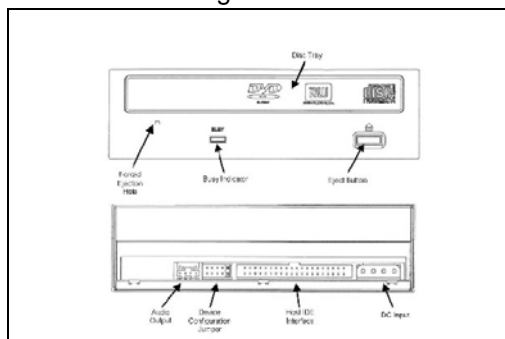

The drive is designed for ease of use.

At Pioneer, it is our goal to achieve the complete satisfaction of every Pioneer customer.

Please visit us at:
www.pioneerelectronics.com