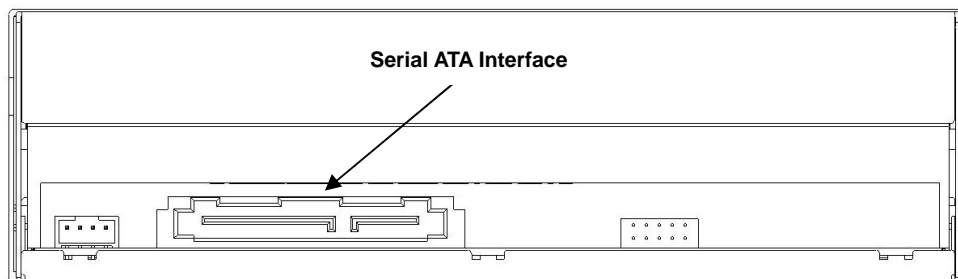

At Pioneer, it is our goal to achieve the complete satisfaction of every Pioneer customer.

Please visit us at: www.pioneerelectronics.com

Rear view of the Pioneer BDC-202