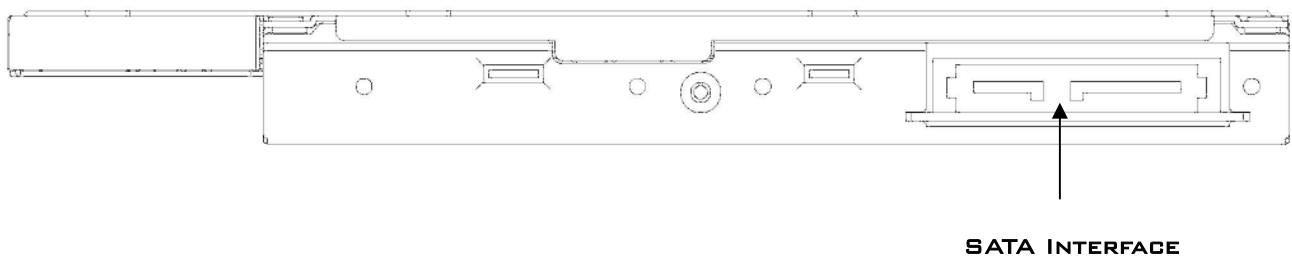

SPECIFICATIONS FOR PIONEER DVR-TS08 INTERNAL SLIM DVD/CD WRITER

- WRITE SPEEDS: UP TO 8X ON DVD-R/+R, DVD+RW, 6X ON DVD-R DL/+R DL, DVD-RW, 5X DVD-RAM, 24X ON CD-R, AND 24X ON CD-RW
- READ SPEEDS: UP TO 8X ON DVD-ROM SL, DVD-R/+R, -RW/+RW, DVD-ROM DL, DVD-R DL/+R DL, 5X ON DVD-RAM, AND 24X ON CD-ROM, CD-R/RW
- SERIAL-ATA (SATA) INTERFACE
- 2MB DATA BUFFER MEMORY
- MOUNT EITHER HORIZONTALLY OR VERTICALLY
- MEETS ROHS AND WEEE DIRECTIVE SPECIFICATIONS
- WEIGHS A LITTLE OVER 6 OUNCES (180G)
- PHYSICAL DIMENSIONS: 5.04" W x 0.50" H x 5.00" D
  (128MM W x 12.7MM H x 129MM D)

DVR-TS08 REAR VIEW

PLEASE VISIT US AT:
WWW.PIONEERELECTRONICS.COM