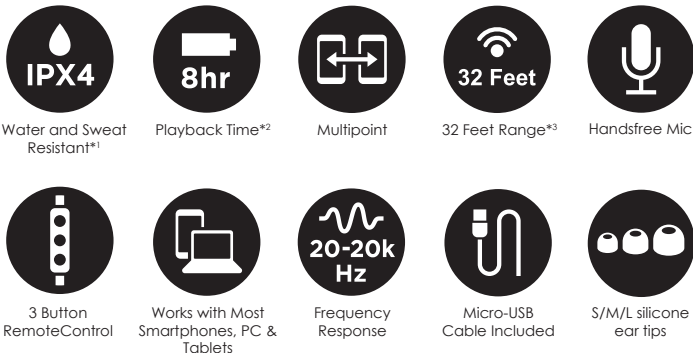

*1 Water-resistant is the ability to resist the penetration of water to some degree but not entirely. IPX4 offers protection from a splash of water in any direction for at least 5 minutes.
*2 Continuous music playback / talk time may change depending on usage environment. *3 Transmission distance is an approximation. Actual usable distance may vary depending on surrounding conditions.
Specifications and design subject to change without notice. Do not listen through headphones at an uncomfortable volume or at loud levels for long periods. Set the volume to low when you first plug in. Do not use when the headphones would be an unsafe distraction, such as while driving, biking, or crossing a street.
*PIONEER® and the Pioneer logo are registered trademarks of Pioneer Corporation and are used under license. The Bluetooth word mark and logo are registered trademarks belonging to Bluetooth SIG, Inc. The ClipWear™ word and logo are registered trademarks owned by Onkyo Corporation. © 2017 Pioneer & Onkyo U.S.A. Corporation. All rights reserved

Carton Dimensions: (W x H x D) 3.3" x 5.8" x 1.0"
Gross Weight: 0.2 lbs