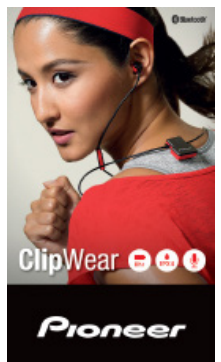

*1 Water-resistant is the ability to resist the penetration of water to some degree but not entirely. IPX4 offers protection from a splash of water in any direction for at least 5 minutes.
*2 Continuous music playback / talk time may change depending on usage environment. *3 Transmission distance is an approximation. Actual usable distance may vary depending on surrounding conditions.
Specifications and design subject to change without notice. Do not listen through headphones at an uncomfortable volume or at loud levels for long periods. Set the volume to low when you first plug in. Do not use when the headphones would be an unsafe distraction, such as while driving, biking, or crossing a street.
*PIONEER® and the Pioneer logo are registered trademarks of Pioneer Corporation and are used under license. The Bluetooth word mark and logo are registered trademarks belonging to Bluetooth SIG, Inc. The ClipWear™ word and logo are registered trademarks owned by Onkyo Corporation. © 2017 Pioneer & Onkyo U.S.A. Corporation. All rights reserved

Carton Dimensions: (W x H x D) 3.3" x 5.8" x 1.0"
Gross Weight: 0.2 lbs