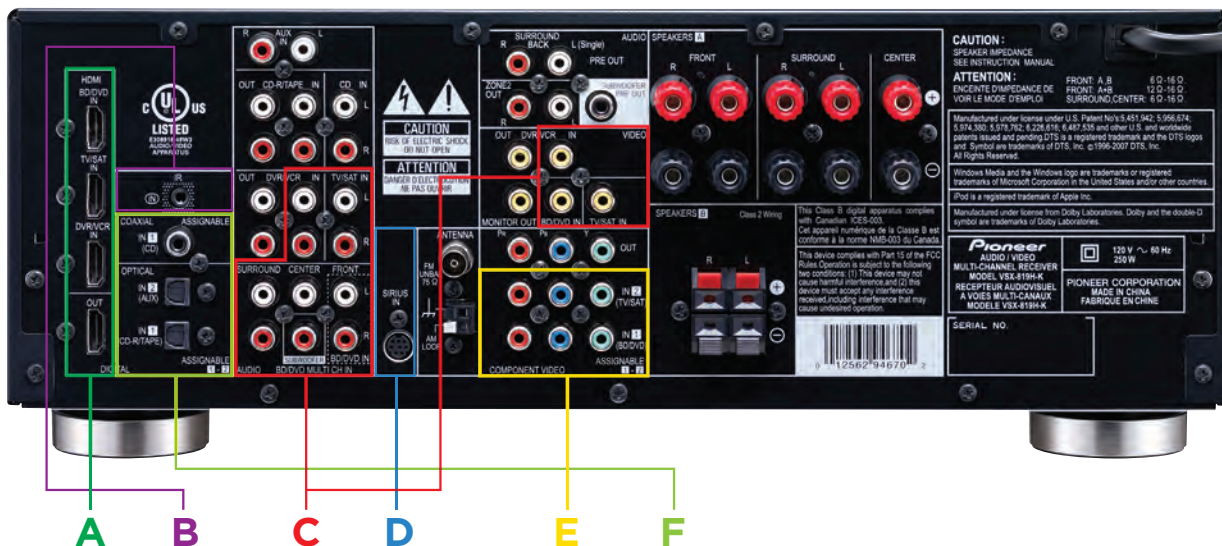

CONNECTIONS

Rear Panel

CONNECTION DESCRIPTIONS

- **A.** HDMI A/V Repeater (3 in/1 out)
- **B.** IR Input
- **C.** 3 Composite A/V Inputs for Blu-ray Disc Player/DVD-Player/Cable TV/Satellite/DVD-Recorder/VCR
- **D.** SIRIUS® Input
- **E.** 2 Assignable Component Video Inputs for Blu-ray Disc Player/DVD Player/Cable TV/Satellite/DVD Recorder
- **F.** 3 Assignable Digital Inputs for Blu-ray Disc Player/DVD Player/Satellite/DVD Recorder/CD Player/CD Recorder

Specifications and design subject to modification without notice.
PIONEER and the Pioneer logo are registered trademarks of Pioneer Corporation.
The impedances indicated are actual values that speakers can present to an amplifier while playing back music. They do not refer to the nominal rated impedances of speakers you use.
HDMI connection may not allow transmission of copyright protected material, depending on the capability of the signal source.
iPod is a trademark of Apple, Inc., registered in the U.S. and other countries.
DTS is a registered trademark & the DTS logos and Symbol are trademarks of DTS, Inc.

Dolby and the double-D symbol are registered trademarks of Dolby Laboratories.
HDMI, the HDMI logo and High-Definition Multimedia Interface are trademarks or registered trademarks of HDMI Licensing, LLC.
"SIRIUS" and the SIRIUS dog logo are registered trademarks of SIRIUS Satellite Radio, Inc.
ENERGY STAR® and the ENERGY STAR certification mark are registered U.S. marks.
x.v.Color is a trademark of Sony Corporation.
Texas Instruments, Aureus and design are trademarks of Texas Instruments Incorporated in the U.S. or other countries.