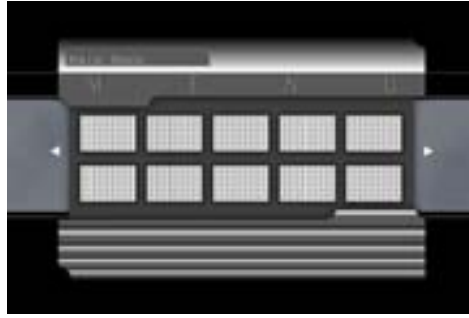

TypeH (Button10)

Menu Name	TypeH
Disc Name	OK
Max char number	16
Number of buttons	10
Button Text	None
Max char number	None
Thumbnail	OK