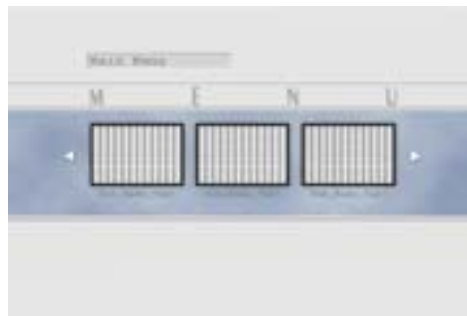

TypeB (Button3)

Menu Name	TypeB
Disc Name	OK
Max char number	16
Number of buttons	3
Button Text	OK
Max char number	16
Thumbnail	OK