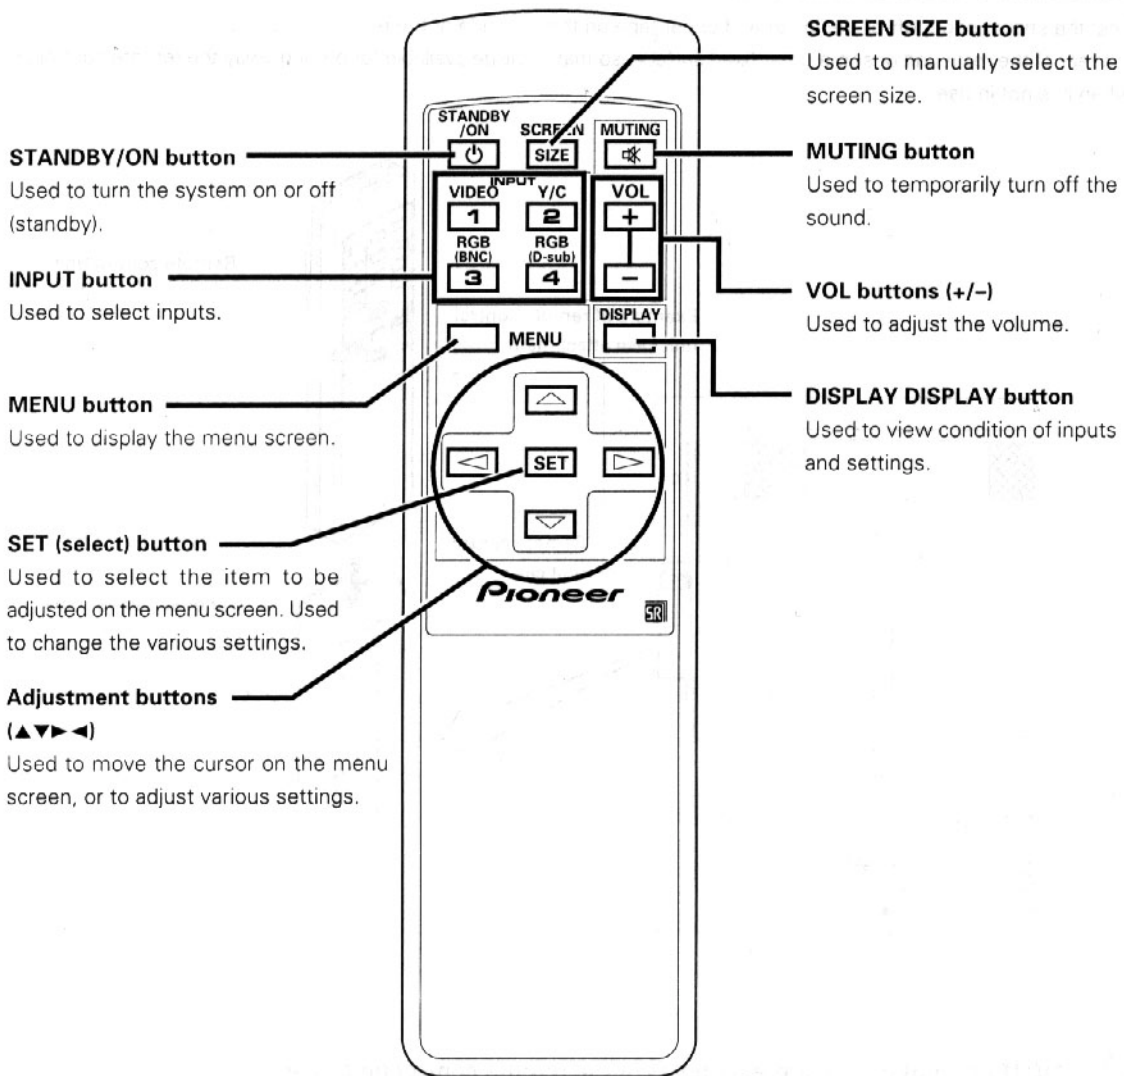

## PDP-502MX – Using the Remote Control

The remote control included with the PDP-502MX 50" XGA plasma display panel is the CU-V159. This bulletin repeats the information provided in the Technical Reference manual for this model.