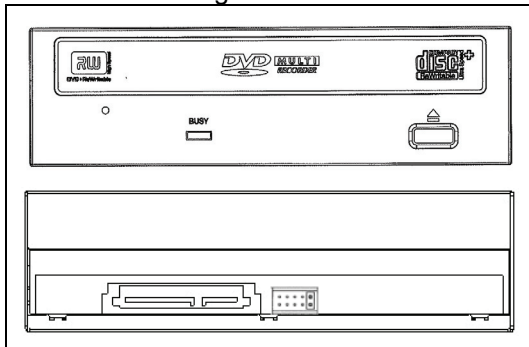

- Writes up to 18x on DVD-R/+R 4.7GB (single layer), up to 10x on DVD-R/+R (DL), up to 6x on DVD-RW, and up to 8x on DVD+RW media
- Writes up to 40x on CD-R media and up to 32x on CD-RW media
- Write formats include Disc-At-Once and Incremental Recording (multi-border) on DVDs and Disc/Track/Session-At-Once and Packet Recording (multi-border) on CDs
- Reads DVD-ROM, DVD-VIDEO (single & dual layer), DVD-R, DVD-RW, DVD+R (single & double layer), DVD+RW & DVD-RAM
- Reads CD-ROM (Mode1 & 2), CD-ROM XA, CD-DA (CD Audio), Video CD, PhotoCD (single/multi-session), CD EXTRA, CD-Text, CD-R, CD-RW
- Installs Vertically or Horizontally
- Interfaces as a Serial ATA device (Serial ATA Rev. 2.5)
- Data transfer Mode of Genli 1.5 Gbits/sec
- 2MB Buffer memory
- Plays on both DVD-Video players & DVD-ROM drives (check manufacturer's website for compatibility with older models)
- Works with Microsoft® Windows® operating systems including: Vista Home/Business/Ultimate, Windows 2000, Windows XP, and Windows ME.
- Compliant with RoHS and WEEE Directives
- Weighs less than 2 pounds (0.9 Kg)
- Physical Dimensions: 5.83" (W) x 1.67" (D) x 7.09" (H) including the front bezel (148mm) (42.3mm) (180mm)
- Includes **nero**® OEM Suite featuring Nero Home SE, Nero Showtime 3, Nero Vision Express 4 SE, Nero Express 7, Nero PhotoShow Express 4, and more!

The drive is designed for ease of use.

At Pioneer, it is our goal to achieve the complete satisfaction of every Pioneer customer.

Please visit us at:
www.pioneerelectronics.com