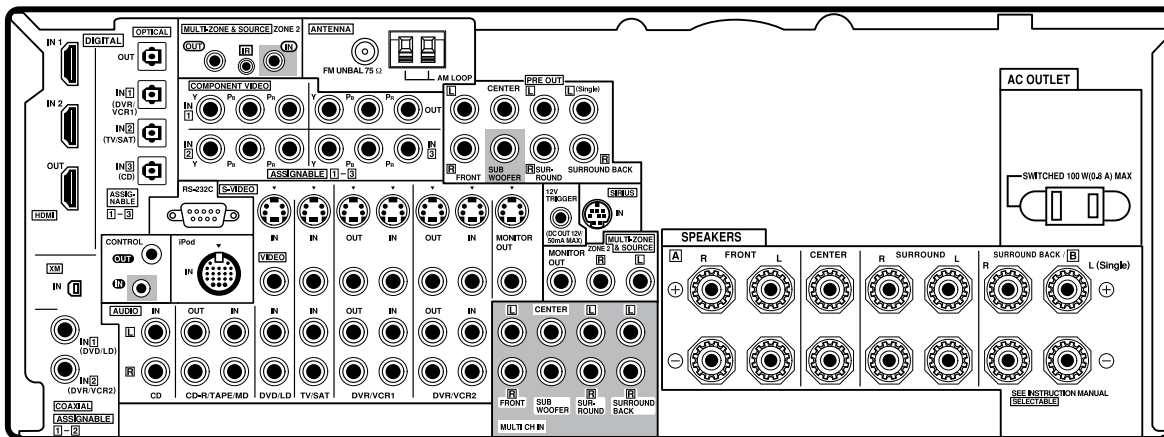

ELITE

VSX-91TXH

7.1 CHANNEL AV RECEIVER FEATURING DOLBY® TRUEHD & DTSHD® MASTER AUDIO

PRODUCT DIMENSIONS

- › W x H x D: 16 9/16" x 6 13/16" x 18 5/16"
- › Weight: 33 lbs. 12 oz.

CARTON DIMENSIONS

- › L x W x H: 20.45" x 12.02" x 22.1"
- › Weight: 39.6 lbs

UPC

- › 012562862002

INTEGRATED TECHNOLOGIES

CONNECTIONS

- › Rear Panel

DOLBY, Dolby TrueHD, Pro Logic II, Dolby Digital EX, Dolby Digital Plus, and the double-D symbol are registered trademarks of Dolby Laboratories.

DTS, DTS HD, DTS-ES, DTS 96/24 and DTS Neo:6 are registered trademarks of Digital Theater Systems, Inc.

HDMI, and the HDMI logo are registered trademarks of HDMI Licensing LLC.

THX and THX Select2 are trademarks of THX Ltd. which may be registered in some jurisdictions.

Microsoft, Windows Media, and the Windows logo are trademarks or registered trademarks of Microsoft Corporation.

XM and XM Connect-&Play are registered trademarks of XM Satellite Radio Inc.

SIRIUS and related marks are trademarks of Sirius Satellite Radio Inc.

iPod is a trademark of Apple Computer, Inc., registered in the U.S. and other countries.

The Neural Surround logo is a trademark of Neural Audio Corporation.

Sharp is a registered trademark of Analog Devices, Inc.

Freescale is a trademark of Freescale Semiconductor Inc.

PIONEER, ELITE and the Pioneer and Elite logos are registered trademarks of Pioneer Corporation.

Specifications and design subject to modification without notice.

*XM Connect-&Play antenna and subscription service (each sold separately) required to receive XM and XM HD Surround Radio

HDMI connection may not allow transmission of copyright-protected material, depending on the capability of the signal source

**Sirius antenna and subscription service (each sold separately) required to receive Sirius radio