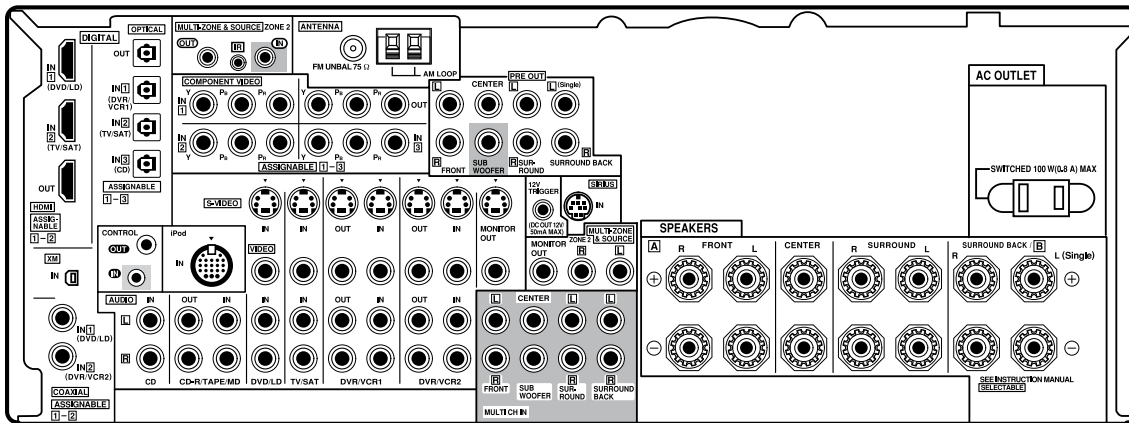

PRODUCT DIMENSIONS

- › W x H x D: 16 9/16" x 6 13/16" x 18 5/16"
- › Weight: 33 lbs. 1 oz.

CARTON DIMENSIONS

- › L x W x H: 20.45" x 12.02" x 22.10"
- › Weight: 38.5 lbs

UPC

- › 012562861999

INTEGRATED TECHNOLOGIES

CONNECTIONS

- › Rear Panel

DOLBY, Dolby TrueHD, Pro Logic II, Dolby Digital EX, Dolby Digital Plus, and the double-D symbol are registered trademarks of Dolby Laboratories.

DTS, DTS HD, DTS-ES, DTS 96/24 and DTS Neo:6 and DTS Digital Surround are registered trademarks of Digital Theater Systems, Inc.

HDMI, and the HDMI logo are registered trademarks of HDMI Licensing LLC.

THX and THX Select2 are trademarks of THX Ltd. which may be registered in some jurisdictions. All rights reserved.

Microsoft, Windows Media, and the Windows logo are trademarks or registered trademarks of Microsoft Corporation.

XM and XM Connect-&Play are registered trademarks of XM Satellite Radio Inc.

SIRIUS and related marks are trademarks of Sirius Satellite Radio Inc.

iPod is a trademark of Apple Computer, Inc., registered in the U.S. and other countries.

The Neural Surround logo is a trademark of Neural Audio Corporation.

Freescale is a trademark of Freescale Semiconductor Inc.

PIONEER, ELITE and the Pioneer and Elite logos are registered trademarks of Pioneer Corporation. Specifications and design subject to modification without notice.

*XM Connect-&Play antenna and subscription service (each sold separately) required to receive XM and XM HD Surround Radio

HDMI connection may not allow transmission of copyright-protected material, depending on the capability of the signal source

**Sirius antenna and subscription service (each sold separately) required to receive Sirius radio